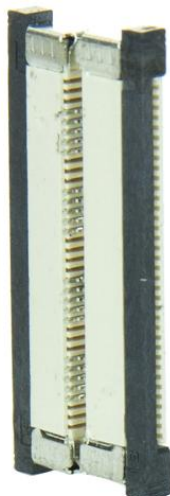

BZL/BC/D/20MM DOUBLE END CONNECTOR SUN

General Characteristics

Lamp Type | LED Strip Connector

Product Dimensions

Diameter (in) | 20MM

Product Data

Item Number | 80955-SU

Pack Size | 10 Pack

Barcode on SKU | 653703809557

Brand | SUNLITE

Description | BZL/BC/D/20MM

Sunlite BZL/BC/D/20MM, 10 Pack

- Double End Connector